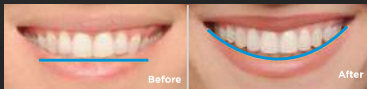

Smile Arc

Teeth that appear at the same level create a flat smile.