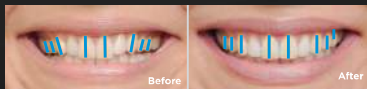

Upright Teeth for Proper Bite

Teeth may appear straight but still tipped in or flared out.