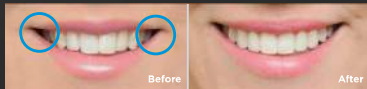

MORE THAN STRAIGHT TEETH

The Damon Ultima™ System delivers a natural broad arch smile with teeth standing upright and aligned in a smile arc. This results in a proper bite and reduces dark corners in your mouth. More than two-thirds of adults prefer this type of smile.™

Natural Broad Arch Smile

A bright, broad arch smile shows more teeth.